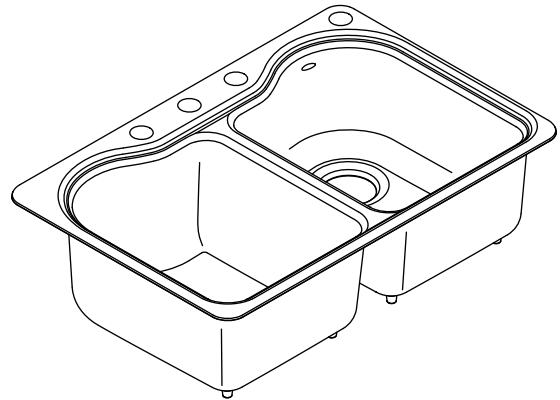

KITCHEN SINK K-5818

Features

- KOHLER cast iron
- Acid-resistant enamel finish
- Double (equal) bowl
- Top-mount or under-mount
- Available with single-hole (-1), 2-hole (-2), 3-hole (-3), 4-hole (-4), or 5-hole (-5)
- 33" (838 mm) x 22" (559 mm)

Codes/Standards Applicable

Specified model meets or exceeds the following:

- ASME A112.19.1/CSA B45.2

Colors/Finishes

- 0: White
- Other: Refer to Price Book for additional colors/finishes

Accessories

- 0: White
- CP: Polished Chrome
- NA: None applicable
- Other: Refer to Price Book for additional colors/finishes

Specified Model

Model	Description	Colors/Finishes	
K-5818-1	Top-mount kitchen sink – single-hole	☐ 0	☐ Other_____
K-5818-2	Top-mount kitchen sink – 2-hole	☐ 0	☐ Other_____
K-5818-3	Top-mount kitchen sink – 3-hole	☐ 0	☐ Other_____
K-5818-4	Top-mount kitchen sink – 4-hole	☐ 0	☐ Other_____
K-5818-5U	Under-mount kitchen sink – 5-hole	☐ 0	☐ Other_____

Optional Accessories

K-5917	Hardwood countertop cutting board		☐ NA	
K-6016L	Bottom bowl rack (left bowl)	☐ 0		☐ Other_____
K-6016R	Bottom bowl rack (right bowl)	☐ 0		☐ Other_____

Product Specification

The top-mount or under-mount kitchen sink shall be made of cast iron with acid-resistant enamel finish. Sink shall be 33" (838 mm) in length and 22" (559 mm) in width. Sink shall have double (equal) bowl. Top-mount sink shall be single-hole (-1), 2-hole (-2), 3-hole (-3), 4-hole (-4) and under-mount sink shall be 5-hole (-5U). Sink shall be Kohler Model K-5818-____-____.