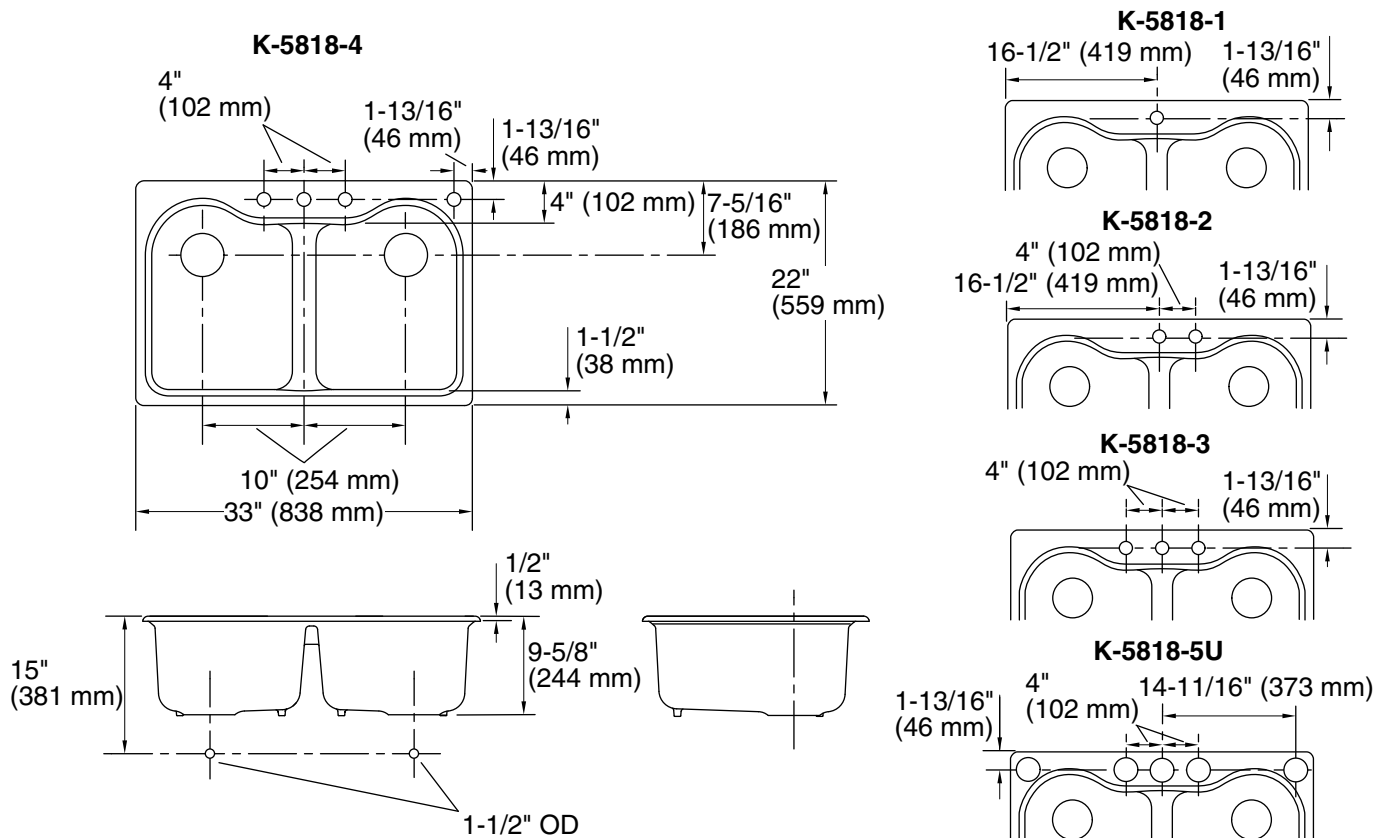

HARTLAND™

Optional Accessories

K-6603L	Wire rinse basket (left bowl)	☐ 0		☐ Other _____
K-6603R	Wire rinse basket (right bowl)	☐ 0		☐ Other _____
K-9000	P-Trap		☐ CP	

Technical Information

Fixture*:	
Bowl area	14-1/8" (359 mm) x 16-1/4" (413 mm)
Water depth	9" (229 mm)
Drain holes	Ø 3-7/8" (98 mm)
Faucet holes	Top-mount: Ø 1-3/8" (35 mm) Under-mount: Ø 2-3/8" (60 mm)
* Approximate measurements for comparison only.	

Included components:	
Cut-out template	1125670-7
Under-mount sink kit 23" (584 mm)	1054375

Installation Notes

Install this product according to the installation guide.

NOTICE: The countertop manufacturer or cutter **must** use the cut-out template provided with the product, or a current one provided by the Kohler Co. (Call 1-800-4-KOHLER.) Kohler Co. is not responsible for cut-out errors when the incorrect cut-out template is used.

Product Diagram