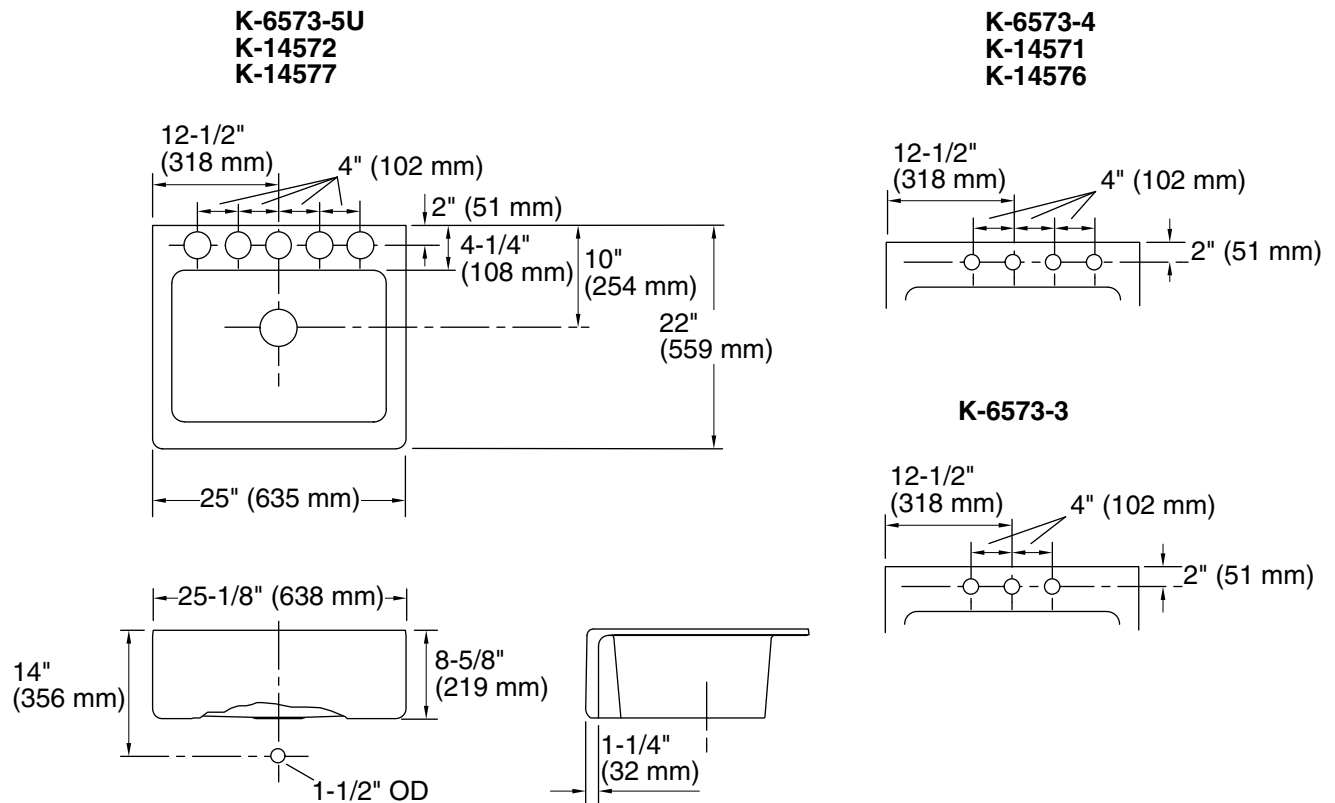

ALCOTT™

Optional Accessories

K-8801

Duostrainer® sink strainer

☐ CP

☐ Other_____

Technical Information

Fixture*:	
Bowl area	21" (533 mm) x 15" (381 mm)
Water depth	8" (203 mm)
Drain hole	Ø 3-7/8" (98 mm)
Faucet holes, under-mount	Ø 2-1/2" (64 mm)
Faucet holes, tile-in	Ø 1-3/8" (35 mm)
* Approximate measurements for comparison only.	

Installation Notes

Install this product according to the installation guide.

Due to the special nature of this installation, Kohler Co. recommends that an experienced cabinet maker use the actual sink to build the new cabinet or modify an existing cabinet.

Product Diagram

ALCOTT™ APRON FRONT KITCHEN SINK

Page 2 of 2
113552-4-BF

E:kitchen www.e-kitchen.biz

THE BOLD LOOK
OF **KOHLER**®